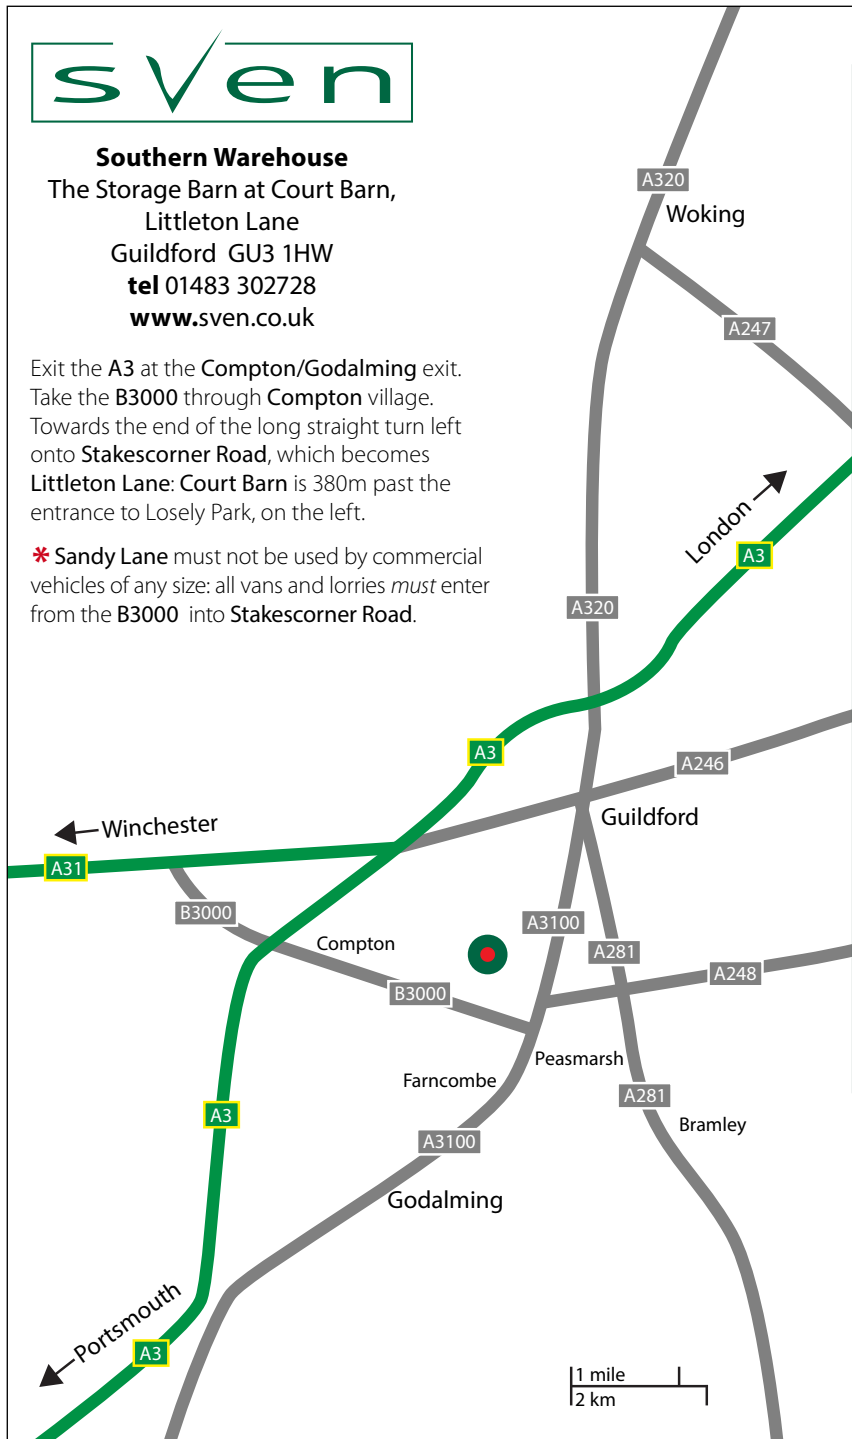

### Southern Warehouse

The Storage Barn at Court Barn,  
Littleton Lane  
Guildford GU3 1HW  
tel 01483 302728  
www.sven.co.uk

Exit the A3 at the Compton/Godalming exit.  
Take the B3000 through Compton village.  
Towards the end of the long straight turn left  
onto Stakescorner Road, which becomes  
Littleton Lane: Court Barn is 380m past the  
entrance to Loseley Park, on the left.

\* Sandy Lane must not be used by commercial  
vehicles of any size: all vans and lorries *must*  
enter from the B3000 into Stakescorner Road.

Warehouse operating hours  
8.00 – 17.00 Monday to Friday