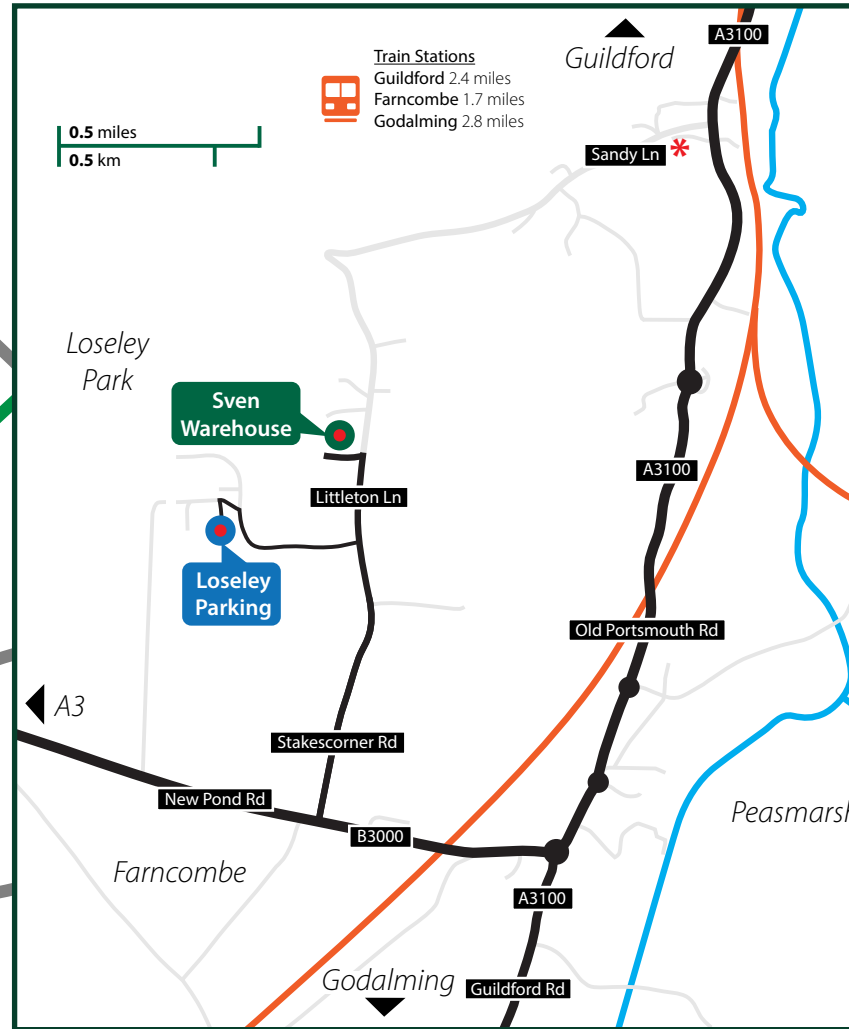

### Southern Warehouse

The Storage Barn at Court Barn,  
Littleton Lane  
Guildford GU3 1HW  
tel 01483 302728  
www.sven.co.uk

Exit the A3 at the Compton/Godalming exit.  
Take the B3000 through Compton village.  
Towards the end of the long straight turn left  
onto Stakescorner Road, which becomes  
Littleton Lane: Court Barn is 380m past the  
entrance to Loseley Park, on the left.

\* Sandy Lane must not be used by commercial  
vehicles of any size: all vans and lorries *must*  
enter from the B3000 into Stakescorner Road.

Warehouse operating hours  
8.00 – 17.00 Monday to Friday

Outside these hours  
commercial vehicle access to  
The Storage Barn at Court Barn  
is prohibited, vehicles must turn  
left off Stakescorner Road down  
the access road to Loseley Park  
and wait in the parking area at  
Loseley Park Home Farm, as  
indicated on the inset maps.

No articulated vehicles.  
24t weight limit.

★ Toilets are located in the  
unmarked block at the left  
hand end of unit 6.